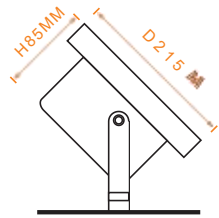

With heat dissipation aluminum