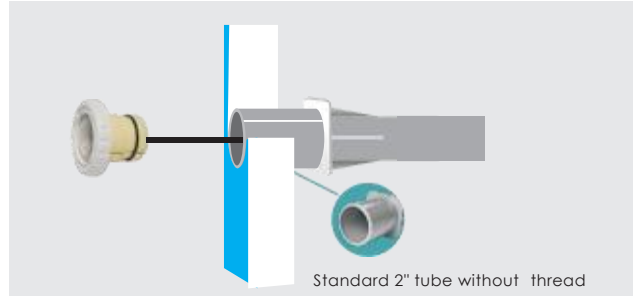

#### Installation for concrete pools

Standard 2" tube without thread