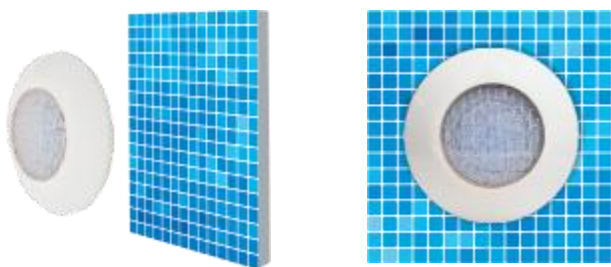

4

INNOVATION 2 IN 1 PC WALL MOUNTED LED POOL LIGHT

IP68 **CE** **RoHS** **FC**

ADVANTAGES

- Easy to install: Nicheless --- install directly on Wall.
- Very firm and reliable structure.
- VDE approved cable can be submersible underwater.
- Ideal replacement for Aqualumin II and Aqualumin III.
- Widely used in swimming pool, fountains, ponds, waterfalls.

VENTAJA

- Fácil de instalar: sin nicho — Se instala directamente en la pared.
- Estructura muy firme y confiable.
- El cable aprobado por VDE puede ser sumergible bajo el agua.
- Reemplazo ideal para Aqualumin II y Aqualumin III.
- Ampliamente utilizado en piscinas, fuentes, estanques, cascadas.

2 IN 1 EASY INSTALLATION/2 EN 1 FÁCIL INSTALACIÓN

1 Wall mounted installation

2 Replace the Pentari & Hayward pool light

Model Modelo	Power Poder	Voltage Voltaje	LED Type Tipo de LED	Beam Angle Angulo aperture	LED QTY	Lumen	Material	CRI	PF	Color
HTSM6P252L	18W	AC/DC12/24V	SMD2835	120°	252PCS	100lm/w	PC	>80	0.9	cw/ww/rgb