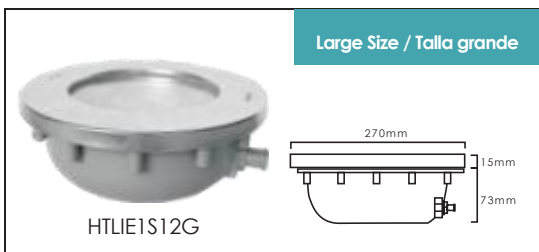

Lighting Effects /Efectos de iluminación

Model	Power	Voltage	LED Type	LED Qty	Lumen	CRI	PF	Color
HTLIE1S252G	18W	AC/DC12V	SMD2835	252PCS	100lm/w	>80	0.9	CW WW Red Green Blue RGB
HTLIE1S333G	24W	AC/DC12V	SMD2835	333PCS	100lm/w	>80	0.9	
HTLIE1S441G	35W	AC/DC12V	SMD2835	441PCS	100lm/w	>80	0.9	
HTLIE1S27G	27W	AC/DC12V	High Power	9PCS	100lm/w	>80	0.9	
HTLIE1S12G	12W	AC/DC12V	High Power	12PCS	100lm/w	>80	0.9	
HTLIE1S36G	36W	AC/DC12V	High Power	12PCS	100lm/w	>80	0.9	
HTLIE1S18G	18W	AC/DC12V	High Power	18PCS	100lm/w	>80	0.9	
HTLIE1S54G	54W	AC/DC12V	High Power	18PCS	100lm/w	>80	0.9	
HTSIE1S12G	12W	AC/DC12V	High Power	12PCS	100lm/w	>80	0.9	
HTSIE1S36G	36W	AC/DC12V	High Power	12PCS	100lm/w	>80	0.9