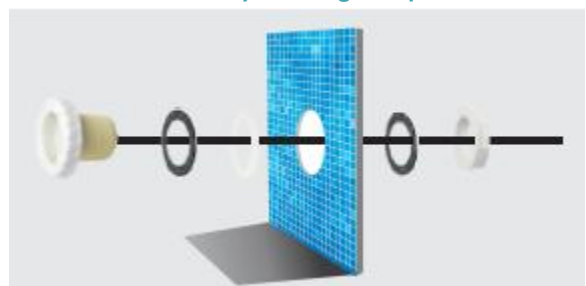

Installation for vinyl&fiberglass pools

Model	Power	Voltage	LED Type	LED Qty	Lumen	CRI	PF	Color
HT2IEC1A36P	3W	AC/DC12V	SMD2835	36pcs	100lm/w	>80	0.9	CW WW
HT2IEC1A3P	3W	AC/DC12V	High Power	3pcs	100lm/w	>80	0.9	RGB