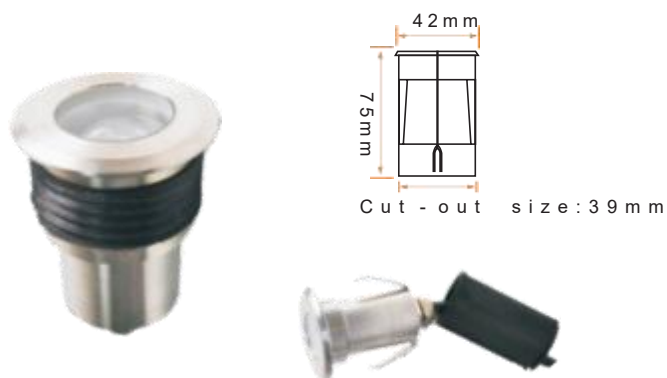

MINI IP68 UNDERWATER LED INGROUND LIGHT

MINI LÁMPARA LED EMPOTRABLE A PRUEBA DE AGUA IP68

ADVANTAGE

- Stainless Steel + Electrophoretic Anti-rust treatment
- IP68 Waterproof (Structure water-proof)
- LED Life: > 50000 hours
- RGB Color: Automatic RGB / DMX Control / Remote
- VDE approved 3x1.0mm² power cord
- Single Color: CW / WW / NW / R / G / B

Model No.	LED QTY	Power	Product Size	Cut-out Size	CRI	PF	Color
HTUG42A3	1x3W	3W	D42mm*H75mm	D39mm*H75mm	>80	0.9	Single Color: CW / WW / R / G / B / Y
HTUG52B3	1x3W	3W	D52mm*H84mm	D48mm*H84mm	>80	0.9	
HTUG55C3	1x3W	3W	D55mm*H64mm	D51mm*H64mm	>80	0.9	
HTUG75F3	3x1W	3W	D75mm*H100mm	D70mm*H100mm	>80	0.9	Single Color (12V~24V AC/DC) Automatic RGB(12V~24V AC)