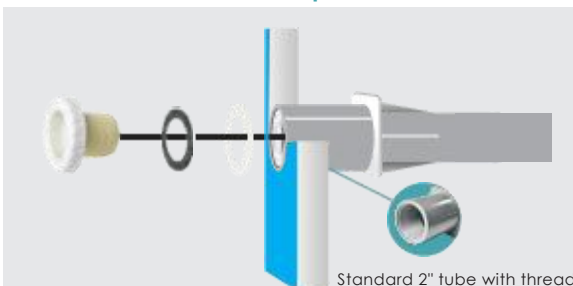

### Installation for concrete pools

Standard 2" tube with thread