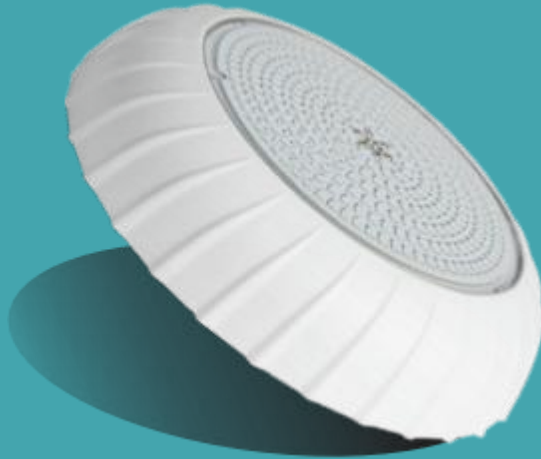

3

MINI RESIN FILLED SURFACE MOUNTED LED POOL LIGHT

RELLENO DE RESINA FOCO DE SUPERFICIE COMPACT EDITION

Dual Installation

Installation for concrete pools

Installation for Vinyl&Fiberglass pools

HTSM252P2RW