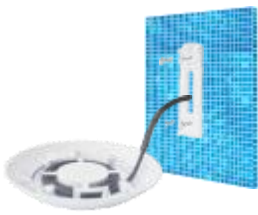

INSTALLATION

1. Wall-mounted