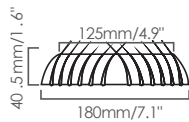

Without niche/Sin nicho