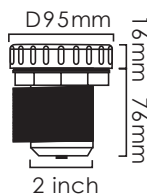

2" LED POOL / JACUZZI LIGHT

LÁMPARA LED PARA PISCINA/JACUZZI 2"

SMD Chip
120D Beam Angle

High Power LED
30 - 60D Beam Angle

IP68
Waterproof

VDE Approved
Power cord

2" LED POOL / JACUZZI LIGHT--DUAL USE

LÁMPARA LED PARA PISCINA/JACUZZI 2"--USO DUAL

Lighting Effects / Efectos de iluminación

Installation for concrete pools

ADVANTAGES

- Dual Installation
- Compact and durable
- Control method optional: Switch / Remote control with memory function
- 50,000 hours lifetime, 10 times more than halogen bulb.

VENTAJAS

- Doble instalación
- Compacta y duradera
- Método de control opcional: interruptor / control remoto Con función de memoria
- 50,000 horas de vida útil, 10 veces más que una bombilla halógena.

Installation for vinyl&fiberglass pools

Model	Power	Voltage	LED Type	LED Qty	Lumen	CRI	PF	Color
HT2IEC1A36P	3W	AC/DC12V	SMD2835	36pcs	100lm/w	>80	0.9	CW WW
HT2IEC1A3P	3W	AC/DC12V	High Power	3pcs	100lm/w	>80	0.9	RGB