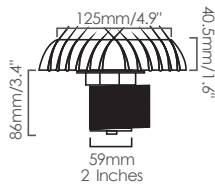

With niche/ Con nicho

ADVANTAGES

- Minimum size, maximum brightness.
- Fully resin filled, 100% waterproof
- Nicheless---directly install on the wall, easy to install
- Light-duty of power usage works well with standard AC12V transformer
- 50,000 hours lifetime, 10 times more than halogen bulb.
- Multi control method optional: switch / remote control

VENTAJA

- Tamaño mínimo, brillo máximo.
- Relleno completamente de resina. 100% a prueba de agua
- Fácil de instalar: Sin nicho --- instala directamente en la pared
- 50,000 horas de vida útil, 10 veces más que una bombilla halógena
- Método de control múltiple opcional: interruptor / control remoto / externo / wifi / DMX
- Uso bajo de energía funciona bien con transformador estándar AC 12V

Without niche for concrete pools

Model Modelo	Power Poder	Voltage Voltaje	LED Type Tipo de LED	Beam Angle Angulo aperture	LED Qty	Lumen	Material	CRI	PF	Color
HTSM252P2RW	18W	AC/ DC12/24V	SMD2835	120.	252PCS	100lm/w	PC + Resin Filled	>80	0.9	CW/WW Red /Green Blue /RGB
HTSM252P2RT	18W	AC/ DC12/24V	SMD2835	120.	252PCS	100lm/w		>80	0.9	
HTSM36P2RW	36W	AC/ DC12/24V	High Power	30-60.	12 PCS	100lm/w		>80	0.9	
HTSM36P2RT	36W	AC/ DC12/24V	High Power	30-60.	12 PCS	100lm/w		>80	0.9	

With niche for vinyl & fiberglass pools

Model Modelo	Power Poder	Voltage Voltaje	LED Type Tipo de LED	Beam Angle Angulo aperture	LED Qty	Lumen	Material	CRI	PF	Color
HTSM252P2RWS	18W	AC/ DC12/24V	SMD2835	120.	252PCS	100lm/w	PC + Resin Filled	>80	0.9	CW/WW Red /Green Blue /RGB
HTSM252P2RTS	18W	AC/ DC12/24V	SMD2835	120.	252PCS	100lm/w		>80	0.9	
HTSM36P2RWS	36W	AC/ DC12/24V	High Power	30-60.	12 PCS	100lm/w		>80	0.9	
HTSM36P2RTS	36W	AC/ DC12/24V	High Power	30-60.	12 PCS	100lm/w		>80	0.9