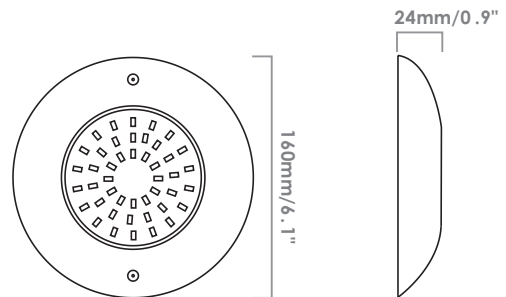

VENTAJA

- Relleno completamente de resina. 100% a prueba de agua
- Diseño portátil pequeño en diámetro de 6.1"
- para piscina de hormigón y piscina de revestimiento.
- Fácil de instalar: Sin nicho -- instala directamente en la pared