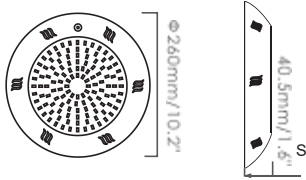

High power LED