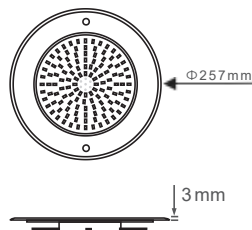

### All in 1 installation

1. Surface mounted

2. For Pentair & Hayward

3. For Astralpool

Model Modelo	Power Potencia	Voltage Voltaje	LED Type Tipo de LED	Beam Angle Angulo apertura	LED Qty	Lumen	Material	CRI	PF	Color
HTSM252P 1 TH	18W	AC/DC 1 2V/24V	SMD2835	1 20°	252PCS	1 00lm/w	SS316 Resin Filled	> 80	0.9	CW/WW Red /Green Blue /RGB
HTSM441 P 1 TH	35W	AC/DC 1 2V/24V	SMD2835	1 20°	441 PCS	100lm/w		> 80	0.9	
HTSM630P 1 TH	42W	AC/DC 1 2V/24V	SMD2835	1 20°	630PCS	1 00lm/w		> 80	0.9	
HTSM21 6P 1 TH	36W	DC 1 2V	SMD5050	1 20°	21 6PCS	1 00lm/w		> 80	0.9	RGBW/RGBWW
HTSM171P2TH	15W	AC/DC 1 2V/24V	SMD2835	1 20°	171 pcs	1 00lm/w	SS316	> 80	0.9	WW/CW/RGB