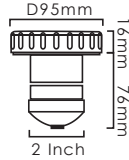

2" LED POOL /JACUZZI LIGHT--FOR CONCRETE POOLS

LÁMPARA LED PARA PISCINA/JACUZZI 2"--PARA PISCINAS DE CONCRETO

Installation for concrete pools

ADVANTAGES

- Compact and durable
- Control method optional: Switch / Remote control with memory function
- 50,000 hours lifetime, 10 times more than halogen bulb.

VENTAJAS

- Compacta y duradera
- Método de control opcional: interruptor / control remoto Con función de memoria
- 50,000 horas de vida útil, 10 veces más que una bombilla halógena.

Model	Power	Voltage	LED Type	LED Qty	Lumen	CRI	PF	Color
HT2IEC2A36P	3W	AC/DC12V	SMD2835	36pcs	100lm/w	>80	0.9	CW WW RGB
HT2IEC2A3P	3W	AC/DC12V	High Power	3pcs	100lm/w	>80	0.9	

2" LED POOL /JACUZZI LIGHT--WITH NICHE

LÁMPARA LED PARA PISCINA/JACUZZI 2"--CON NICHOS

For concrete pools

For vinyl pools

Model	Power	Voltage	LED Type	LED Qty	Lumen	CRI	PF	Color
HT2IEC3A36P	3W	AC/DC12V	SMD2835	36pcs	100lm/w	>80	0.9	CW WW Red Green Blue RGB
HT2IEC3A3P	3W	AC/DC12V	High Power	3pcs	100lm/w	>80	0.9	
HT2IEP4A36P	3W	AC/DC12V	SMD2835	36pcs	100lm/w	>80	0.9	
HT2IEP4A3P	3W	AC/DC12V	High Power	3pcs	100lm/w	>80	0.9