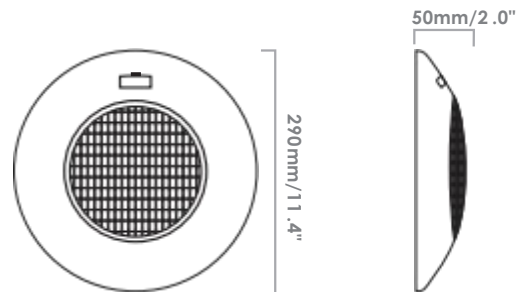

2 IN 1 EASY INSTALLATION/2 EN 1 FÁCIL INSTALACIÓN

1 Wall mounted installation