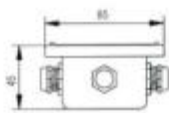

JUNCTION BOX / CAJA DE CONEXIONES

IP68 underwater connector

Model	Material	Compatible connector	Max. amount of type A	IP Rate
5085	304 stainless steel	S, A	4	IP68
5115		S, A, B	6	
5145		S, A, B, C, D	10	
5215		S, A, B, C, D	16	

5085

Model	Wire aperture	Compatible connector
S	7.5mm	5.5-7.0mm
A	10.5mm	7.0-1.0mm
B	13.5mm	10.5-13mm
C	17.5mm	13.5-17mm
D	20.5mm	17.5-20mm

WIRE CONNECTOR / CONECTOR DE CABLE

IP68 waterproof underwater connector

Model	: PNCON
Cable OD	: 2 core-7.5mm / 2 core-8.0mm / 4 core-7.5mm
Material del contactor	: copper / cobre
Material	: PA / PC
Oro nivel	: IP67 / IP68
Certificaciones:	CE ROHS
Temperatura de trabajo:	-35°C to 120 °C