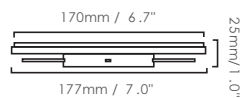

ADVANTAGE

- Full resin filled, 100% waterproof.
- Ultra thin design in 1" only.
- Yellowish-resistance after longtime use.
- Works with frame to be wall mounted light
- Works with Astral niche or Certikin niche to replace halogen Par56.

VENTAJA

- Relleno completamente de resina. 100% a prueba de agua
- Diseño ultra delgado solo en 1" .
- Resistencia amarillenta después de un uso prolongado .
- Funciona con marco para ser montado en la pared de luz
- Funciona con nicho Astral o nicho Certikin para reemplazar halógeno Par56 .

Model Modelo	Power Poder	Voltage Voltaje	LED Type Tipo de LED	Beam Angle Angulo aperture	LED Qty	Lumen	Material	CRI	PF	Color
HTP56252P1R	18W	AC/ DC12/24V	SMD2835	120.	252PCS	100lm/w	Resin filled	>80	0.9	CW WW Red Green Blue RGB
HTP56441P1R	35W	AC/ DC12/24V	SMD2835	120.	441PCS	100lm/w	Resin filled	>80	0.9	
HTP56630P1R	42W	AC/ DC12/24V	SMD2835	120.	630PCS	100lm/w	Resin filled	>80	0.9	
HTP5612L1R	12W	AC/ DC12/24V	High Power LED	30-60.	12PCS	100lm/w	Resin filled	>80	0.9	
HTP5618L1R	18W	AC/ DC12/24V	High Power LED	30-60.	18PCS	100lm/w	Resin filled	>80	0.9	
HTP5624L1R	24W	AC/ DC12/24V	High Power LED	30-60.	9PCS	100lm/w	Resin filled	>80	0.9	
HTP5636L1R	36W	AC/ DC12/24V	High Power LED	30-60.	12PCS	100lm/w	Resin filled	>80	0.9	
HTP5618L3I11R	54W	AC/ DC12/24V	High Power LED	30-60.	18PCS	100lm/w	Resin filled	>80	0.9	
HTP56216P1R	36W	DC12V	SMD5050(4 in 1)	120.	216PCS	100lm/w	Resin filled	>80	0.9	RGBW RGBWW