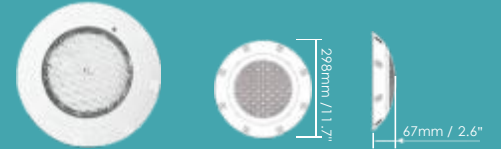

▼ Standard / Estándar