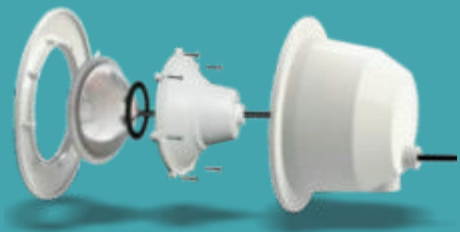

Environment

Ideal replacement for niche PAR56. Low energy consumption Safe for children Saves work during installation. Easy to install and easy to use. Long useful life. There is no risk of overheating. There is no risk to the eyes.