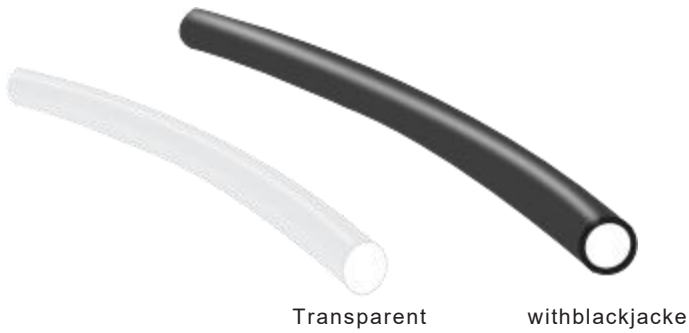

OPTICAL FIBER LIGHT / LUZ DE FIBRA ÓPTICA

Transparent

withblackjacke

The optical fiber is without electricity, it's safe of be used underwater

Anti-UV, corrosion resistant, yellowing resistant

- Core refractive rate:1.55
- Working temperature: -70 ° to 50 °
- Length : 100m/roll(customized)