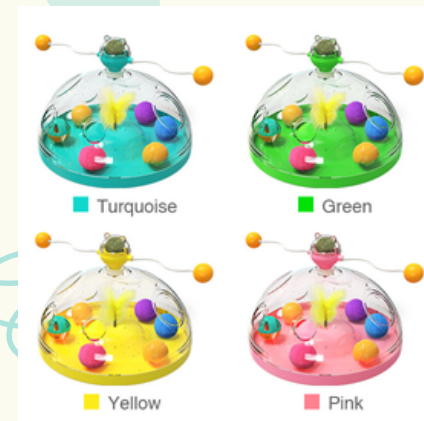

Product Name: Cat Treasure chest
Product material: ABS/PC
Product Color: Turquoise/Green/Yellow/Pink
Product Size: 0.16*5.55*10.16 inch
Product weight: 1.66 lb