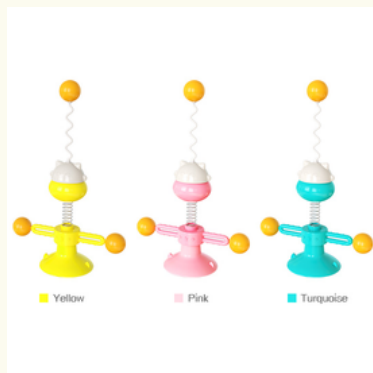

Product Name: Spring Fortune Cat Toy
Product material: ABS/TPR
Product Color: Turquoise/Yellow/Pink
Product Size: 4.61*3.03*2.44 inch
Product weight: 0.25 lb