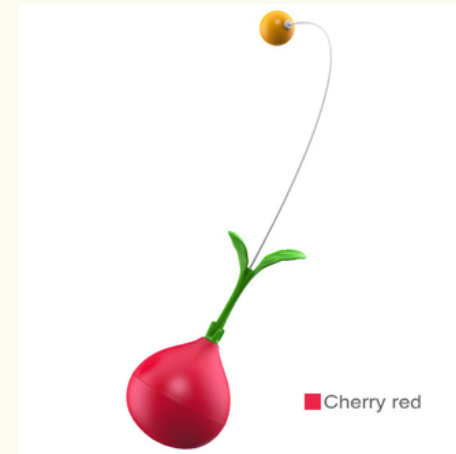

# NEW CAT TOYS

Product Name: Bulb Wobble Cat Toy  
 Product material: ABS/PC  
 Product Color: Yellow/Purple/Pink  
 Product Size: 3.39\*3.39\*16.30 inch  
 Product weight: 0.52 lb

Product Name: Doughnut Cat Toy  
 Product material: ABS/TPR  
 Product Color: Yellow/Pink  
 Product Size: 5.12\*5.12\*13.78 inch  
 Product weight: 0.51 lb