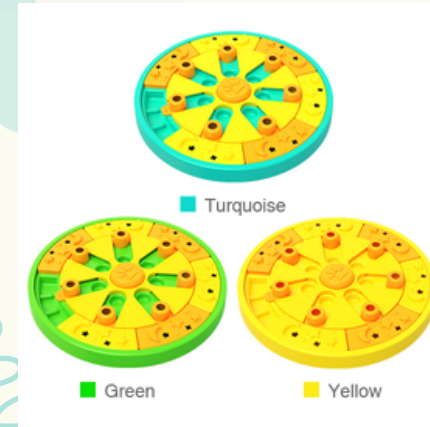

Product Name: Pet IQ Roulette
Product material: ABS
[Product Color] Turquoise/Yellow/Green
[Product Size] 13.98*13.98*2.05 in
[Product weight] 2.08 lb