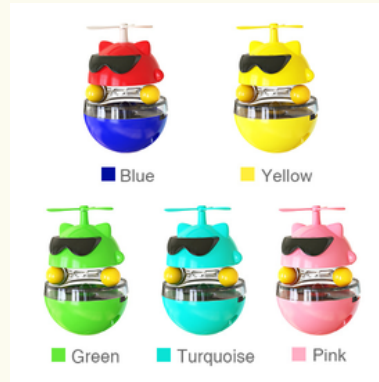

# NEW CAT TOYS

Product Name: Spring Bird Cat Toy  
 Product material: ABS/TPR  
 Product Color: Yellow/Pink  
 Product Size: 2.45\*3.04\*6.54 inch  
 Product weight: 0.24 lb

Product Name: Bird Cage Kitty Toy  
 Product material: ABS/TPR  
 Product Color: Turquoise/Green/Yellow/Pink  
 Product Size: 4.47\*4.47\*7.68 inch  
 Product weight: 0.77 lb

Product Name: Ocean Ball Cat Toy  
 Product material: ABS/PC/TPR  
 Product Color: Turquoise/Green/Yellow/Pink  
 Product Size: 5.51\*5.51\*5.51 inch  
 Product weight: 0.96 lb

Product Name: Spring Fortune Cat Toy  
 Product material: ABS/TPR  
 Product Color: Turquoise/Yellow/Pink  
 Product Size: 4.61\*3.03\*2.44 inch  
 Product weight: 0.25 lb

Product Name: Turntable Cat Toy  
 Product material: ABS/TPR/PC  
 Product Color: Turquoise/Yellow/Green/Pink  
 Product Size: 7.13\*2.72\*4.92 inch  
 Product weight: 0.33 lb

Product Name: Squeaky Balance Car Cat Toy  
 Product material: ABS/PC  
 Product Color: Turquoise/Yellow/Green/Pink  
 Product Size: 2.76\*2.52\*3.66 inch  
 Product weight: 0.42 lb

# NEW CAT TOYS

Product Name: Cat Tumbler Treat Toy  
 Product material:PP/PC  
 Product Color:  
 Blue/Yellow/Turquoise/Green/Pink  
 Product Size:4.13\*4.13\*6.22 inch  
 Product weight:1.24 lb

Product Name: Magic Wheel Self Exaltation Cat Toy  
 Product material:ABS  
 Product Color:  
 Blue/Pink/Yellow/Turquoise/Green  
 Product Size: 3.01\*4.11\*6.4 inch  
 Product weight:0.6 lb