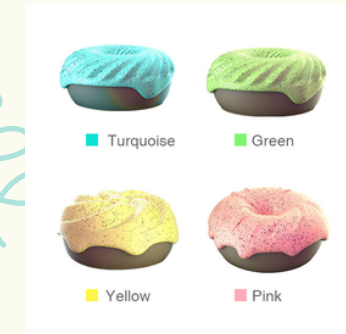

Donut-shaped Deodorize Aromatherapy