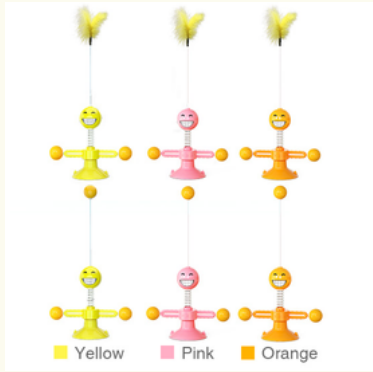

HOT CAT TOYS

Spring Doll Cat Toy