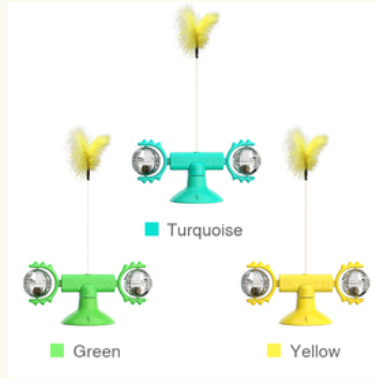

Turntable Windmill Cat Toy