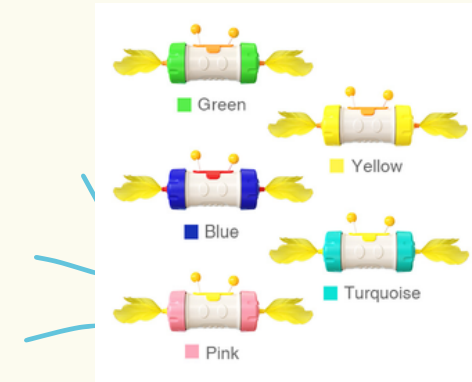

Product Name: Magic Wheel Self Exaltation Cat Toy
Product material:ABS
Product Color:
Blue/Pink/Yellow/Turquoise/Green
Product Size: 3.01*4.11*6.4 inch
Product weight:0.6 lb