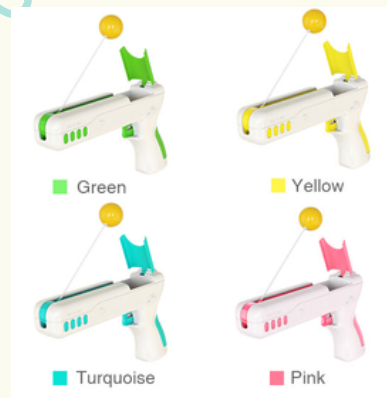

Product Name: Rebound Interactive Cat Toy
Product material: ABS
[Product Color] Turquoise/Green/Yellow/Pink
[Product Size] 1.77*4.65*7.76 in
[Product weight] 0.3 lb