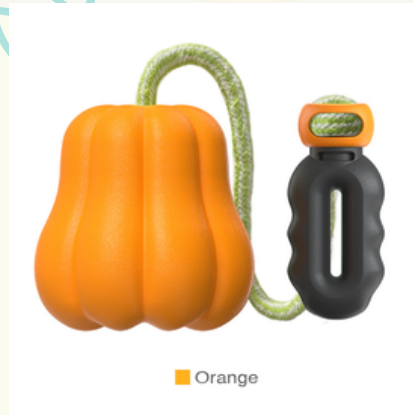

Product Name: Smart Cat Toy of Treasure  
Product material: ABS/PP  
[Product Color] Green/Orange  
[Product Size] 16.54\*12.60\*3.43 in  
[Product weight] 2.07 lb

# NEW DOG TOYS

Product Name: Dog Rope Toys  
 Product material: TPR  
 [Product Color] Red  
 [Product Size] 2.95\*2.95\*37.40 in  
 [Product weight] 0.50 lb

Product Name: Squeaky Dog Chew Toy  
 Product material: TPR  
 [Product Color] Orange  
 [Product Size] 3.70\*3.66\*4.35 in  
 [Product weight] 0.46 lb

Product Name: Outdoor Fetch Apple  
 Product material: ABC/TPR  
 [Product Color] Green  
 [Product Size] 3.58\*3.54\*18.90 in  
 [Product weight] 0.52 lb

Product Name: Squeaky Pumpkin Teeth Grinding Toy  
 Product material: TPR  
 [Product Color] Orange  
 [Product Size] 3.86\*3.86\*4.49 in  
 [Product weight] 0.44 lb