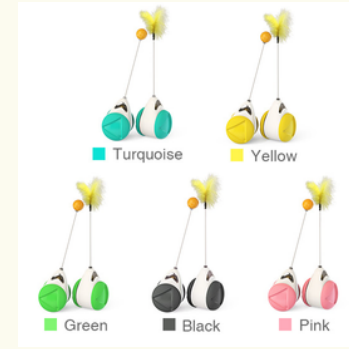

# HOT CAT TOYS

Spring Doll Cat Toy

Turntable Windmill Cat Toy

Electric Crayfish Cat Toothbrush

EBalance Cat Chasing Toy

Turntable Butterfly Cat Toy

Turntable Cat Toy

Tumbler Fortune Cat Toy