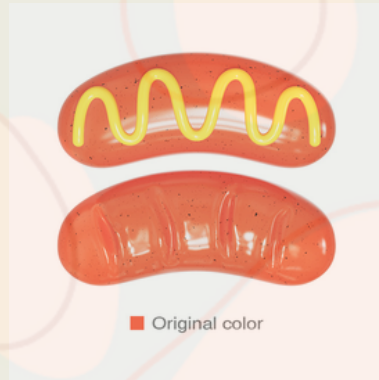

Product Name: Squeaky Sausage Dog Toy
Product material:TPR
[Product Color] original color
[Product Size] 6.34*2.64*2.52 in
[Product weight] 0.45 lb