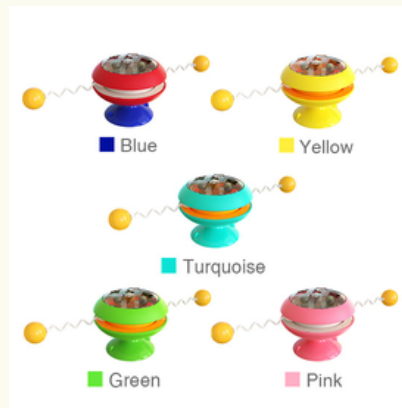

Product Name: Gyro Ball Cat Toy
Product material: ABS/TPR
[Product Color] Blue/Turquoise/Green/Yellow/Pink
[Product Size] 3.94*4.45*4.45 in
[Product weight] 0.48 lb