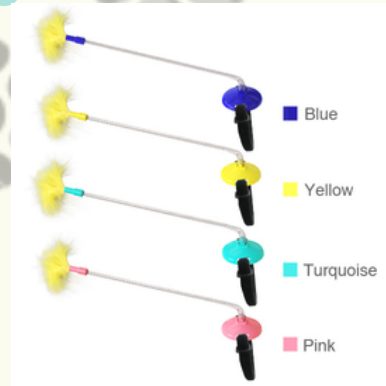

Product Name: Self Exaltation Cat Sticky Toy
Product material:ABS
Product Color:Blue/Pink/Yellow/Turquoise
Product Size:1.97*4.37*9.33 inch
Product weight: 0.06 lb