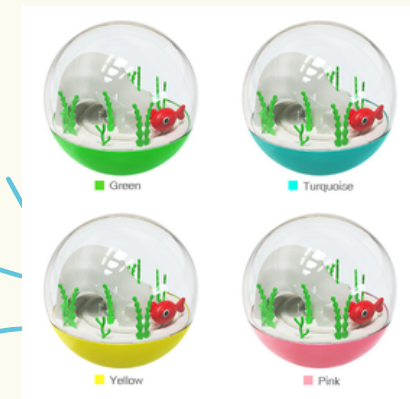

Product Name: Ocean Ball Cat Toy
Product material: ABS/PC/TPR
Product Color: Turquoise/Green/Yellow/Pink
Product Size: 5.51*5.51*5.51 inch
Product weight: 0.96 lb