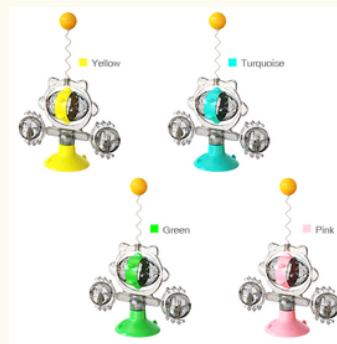

Product Name: Turntable Cat Toy
Product material: ABS/TPR/PC
Product Color: Turquoise/Yellow/Green/Pink
Product Size: 7.13*2.72*4.92 inch
Product weight: 0.33 lb